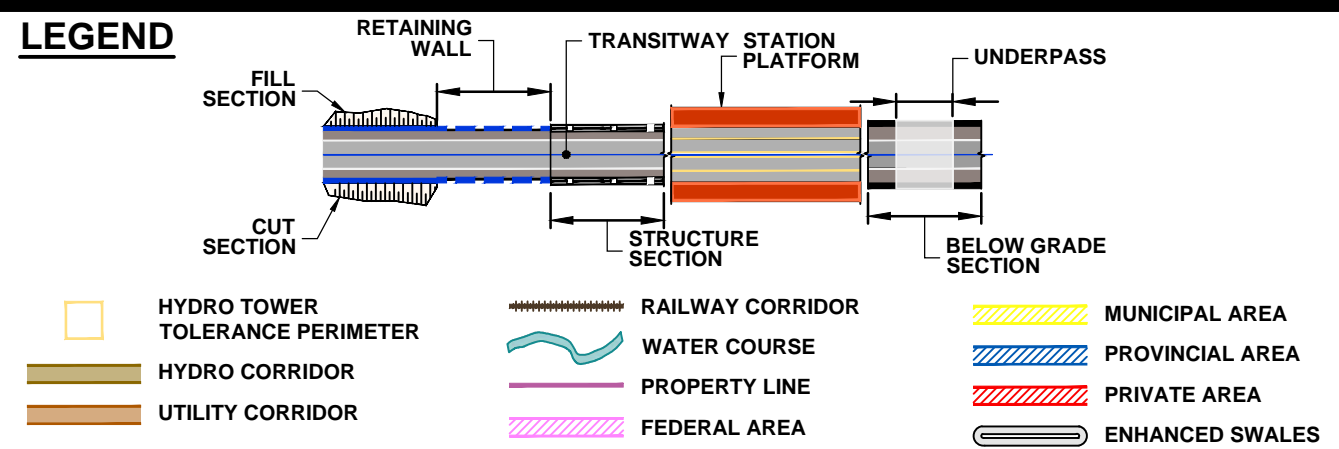

DRAWING NAME: J:\TOR\16294 ON-MTO 407 TRANSITWAY WC TO BRANTTITS General\03 - Drawings\8 - Property\Plates\407 TW4-Plate 28.dwg
CREATED: Feb 10, 2020 12:33pm
MODIFIED:

407 TRANSITWAY
WEST OF BRANT STREET TO WEST OF HURONTARIO STREET
G.W.P. 16-20003, CA 2016-E-0038
PROPERTY PLAN
STA. 28+940 TO STA. 29+540

PLATE
28
DATE
11/20/2019