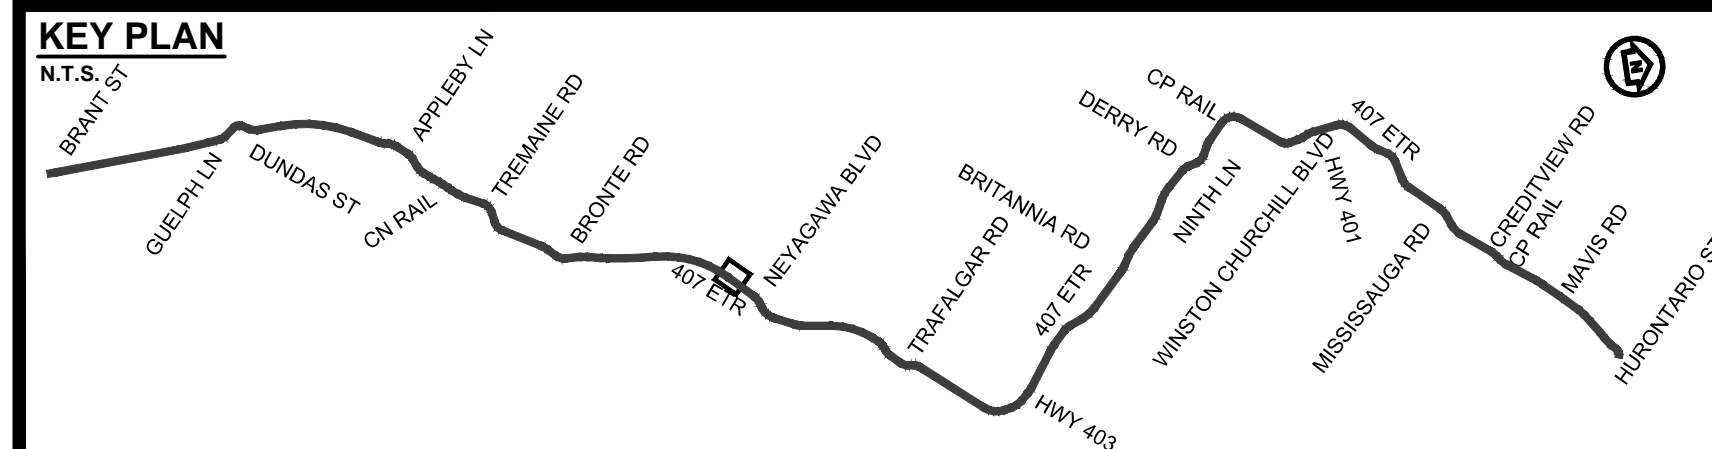

DRAWING NAME: J:\TOR\16294 ON-MTO 407 TRANSITWAY WC TO BRANTTITS General\03 - Drawings\8 - Property\Plates\407 TW4-Plate 28.dwg
CREATED: Feb 10, 2020 12:33pm
MODIFIED:

407 TRANSITWAY
WEST OF BRANT STREET TO WEST OF HURONTARIO STREET
G.W.P. 16-20003, CA 2016-E-0038
PROPERTY PLAN
STA. 28+940 TO STA. 29+540

PLATE
28
DATE
11/20/2019